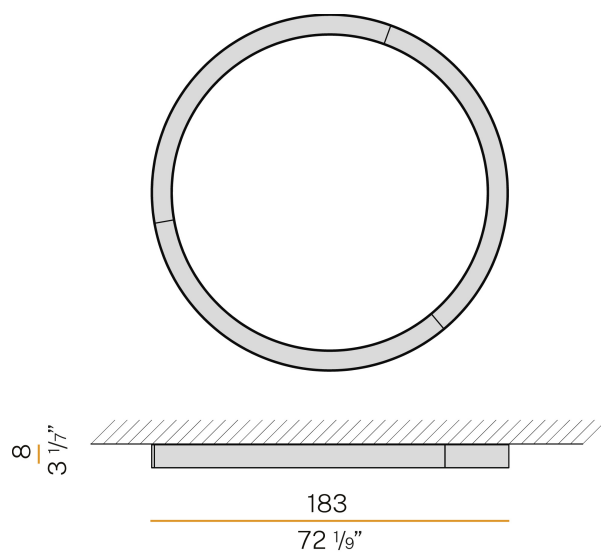

PANZERI

Silver Ring

220-240V AC dimmable (DALI/Push DIM)

P08221.180.0402

Data sheet

CODE	P08221.180.0402
SYSTEM POWER CONSUMPTION	110W
EFFICACY	71.36lm/W
LIGHT SOURCE	LED
COLOUR TEMPERATURE	3000K Ra>90
LIGHT DISTRIBUTION	diffused
POWER SUPPLY	220-240V AC
FREQUENCY	50/60Hz
ELECTRICAL CONFIGURATION	dimmable (DALI/Push DIM)
DRIVER	integrated included
NOMINAL LUMINOUS FLUX	15716lm
LUMEN OUTPUT	7850lm
EFFICIENCY	49.9%
WEIGHT	19,06 Kg
PROTECTION DEGREE	IP40
COLOUR TOLLERANCES	SDCM 3
GLOW WIRE TEST PERFORMANCE	850°
PACKING DIMENSIONS (CM)	203,0 x 18,0 x 203,0

Technical drawing

Application

Polar diagram